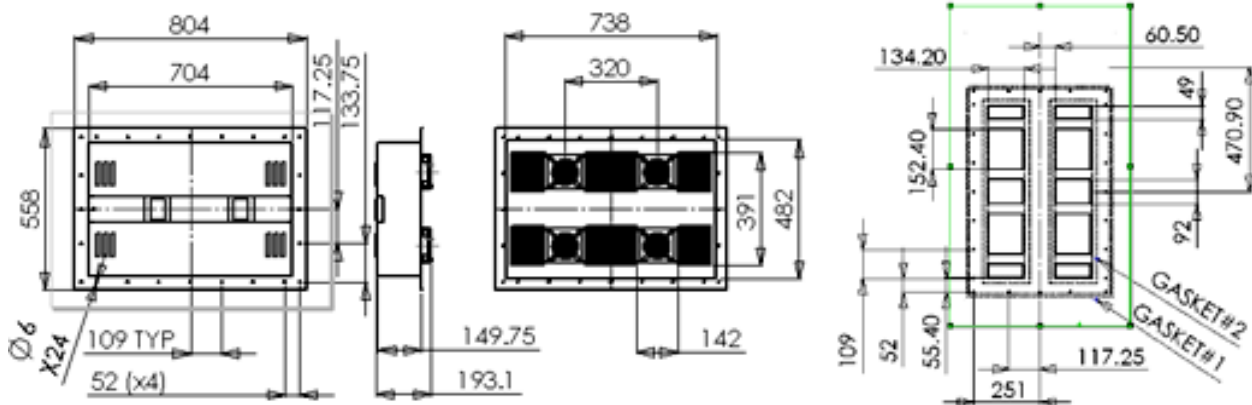

Mounting Drawing