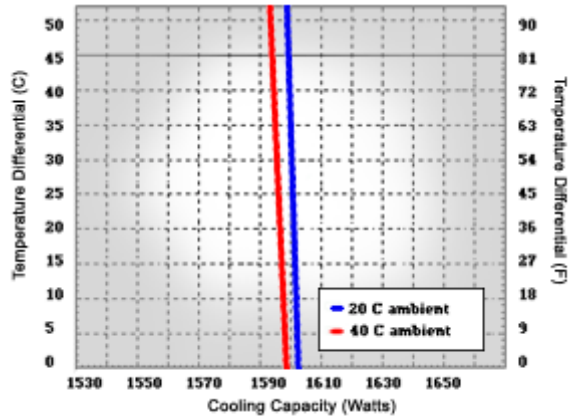

TAC 400

Thermoelectric Air-Conditioner (Heating Only)

Specifications

Model	Operating Mode	Temperature range, °C	Capacity, Watts	Input voltage, V	Current, Amp	Weight, kg	Applicable Standards
TAC 400	Heating	65-74	1500	115, 50/60 Hz	15	31.5	UL, NSF