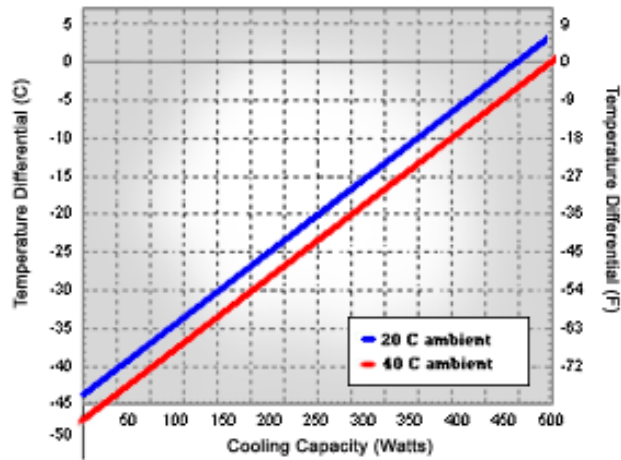

TAC 300

Thermoelectric Air-Conditioner

Specifications

Model	Operating Mode	Temperature range, °C	Capacity, Watts	Input voltage, V	Current, Amp	Weight, kg	Applicable Standards
TAC 300	Cooling	2 +/- 0.5	500	115, 50/60 Hz	15	58.5	UL, NSF
	Heating	65-74	1500				