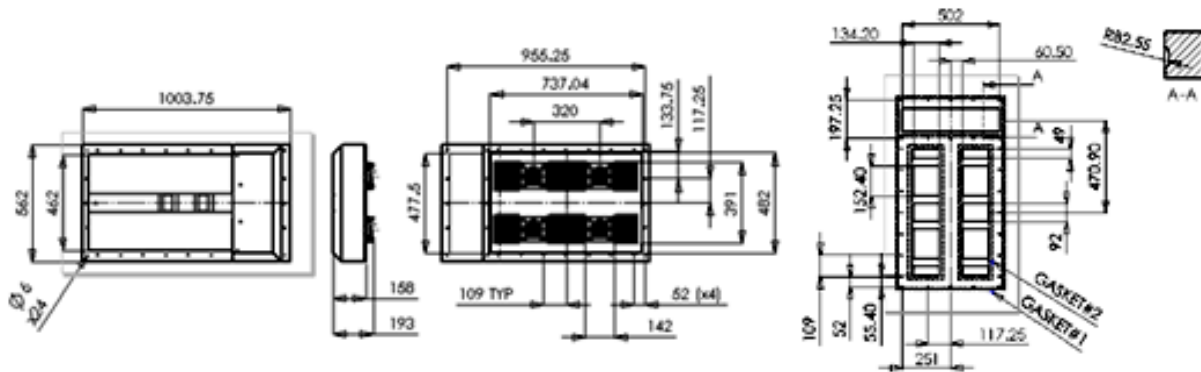

Mounting Drawing