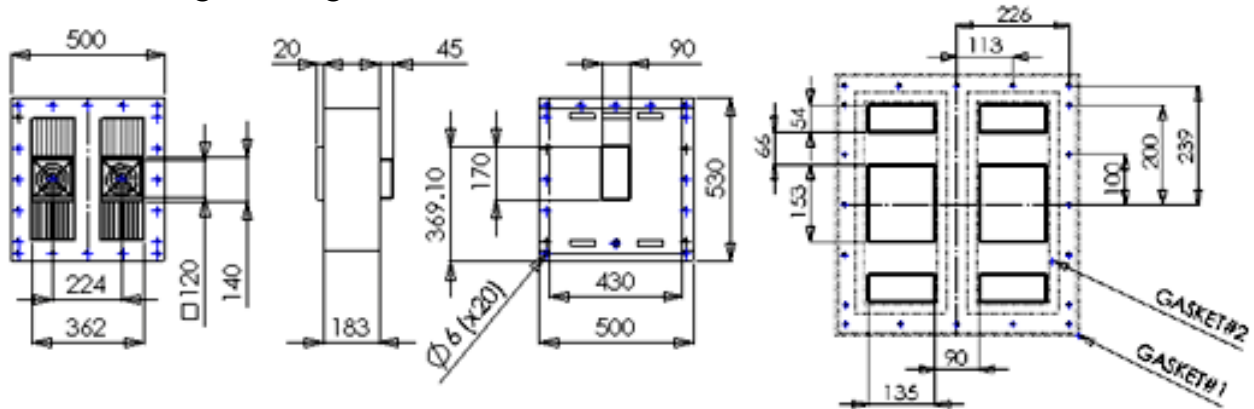

Mounting Drawing