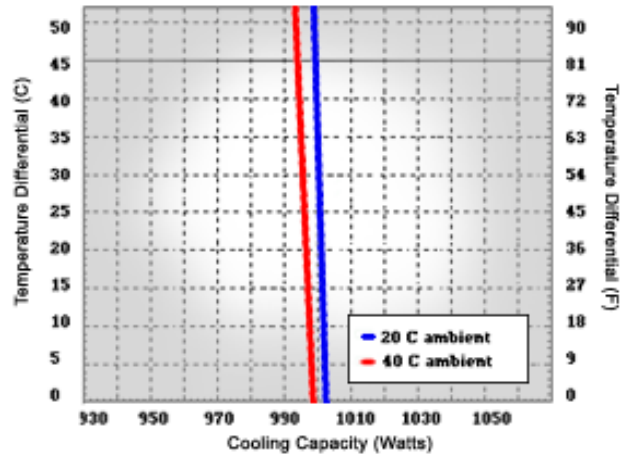

TAC 200

Thermoelectric Air-Conditioner (Heating Only)

Specifications

Model	Operating Mode	Temperature range, °C	Capacity, Watts	Input voltage, V	Current, Amp	Weight, kg	Applicable Standards
TAC 200	Heating	65-74	1000	115, 50/60 Hz	9	20.3	UL, NSF