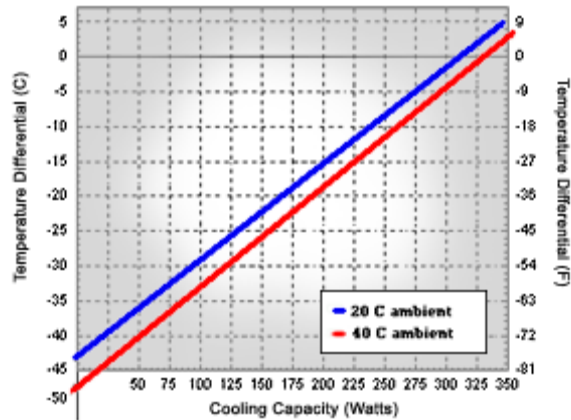

## Specifications

Model	Operating Mode	Temperature range, C	Capacity, Watts	Input voltage, V	Current, Amp	Weight, kg	Applicable Standards
TAC 100	Cooling	2 +/- 0.5	340	115, 50/60 Hz	9	37.5	UL, NSF
	Heating	65 - 74	1,000				