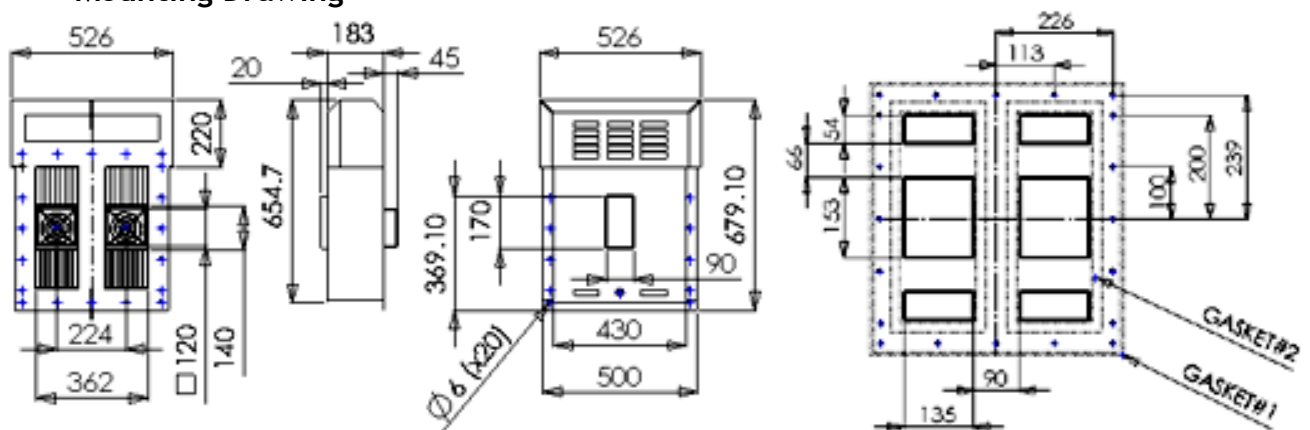

Mounting Drawing